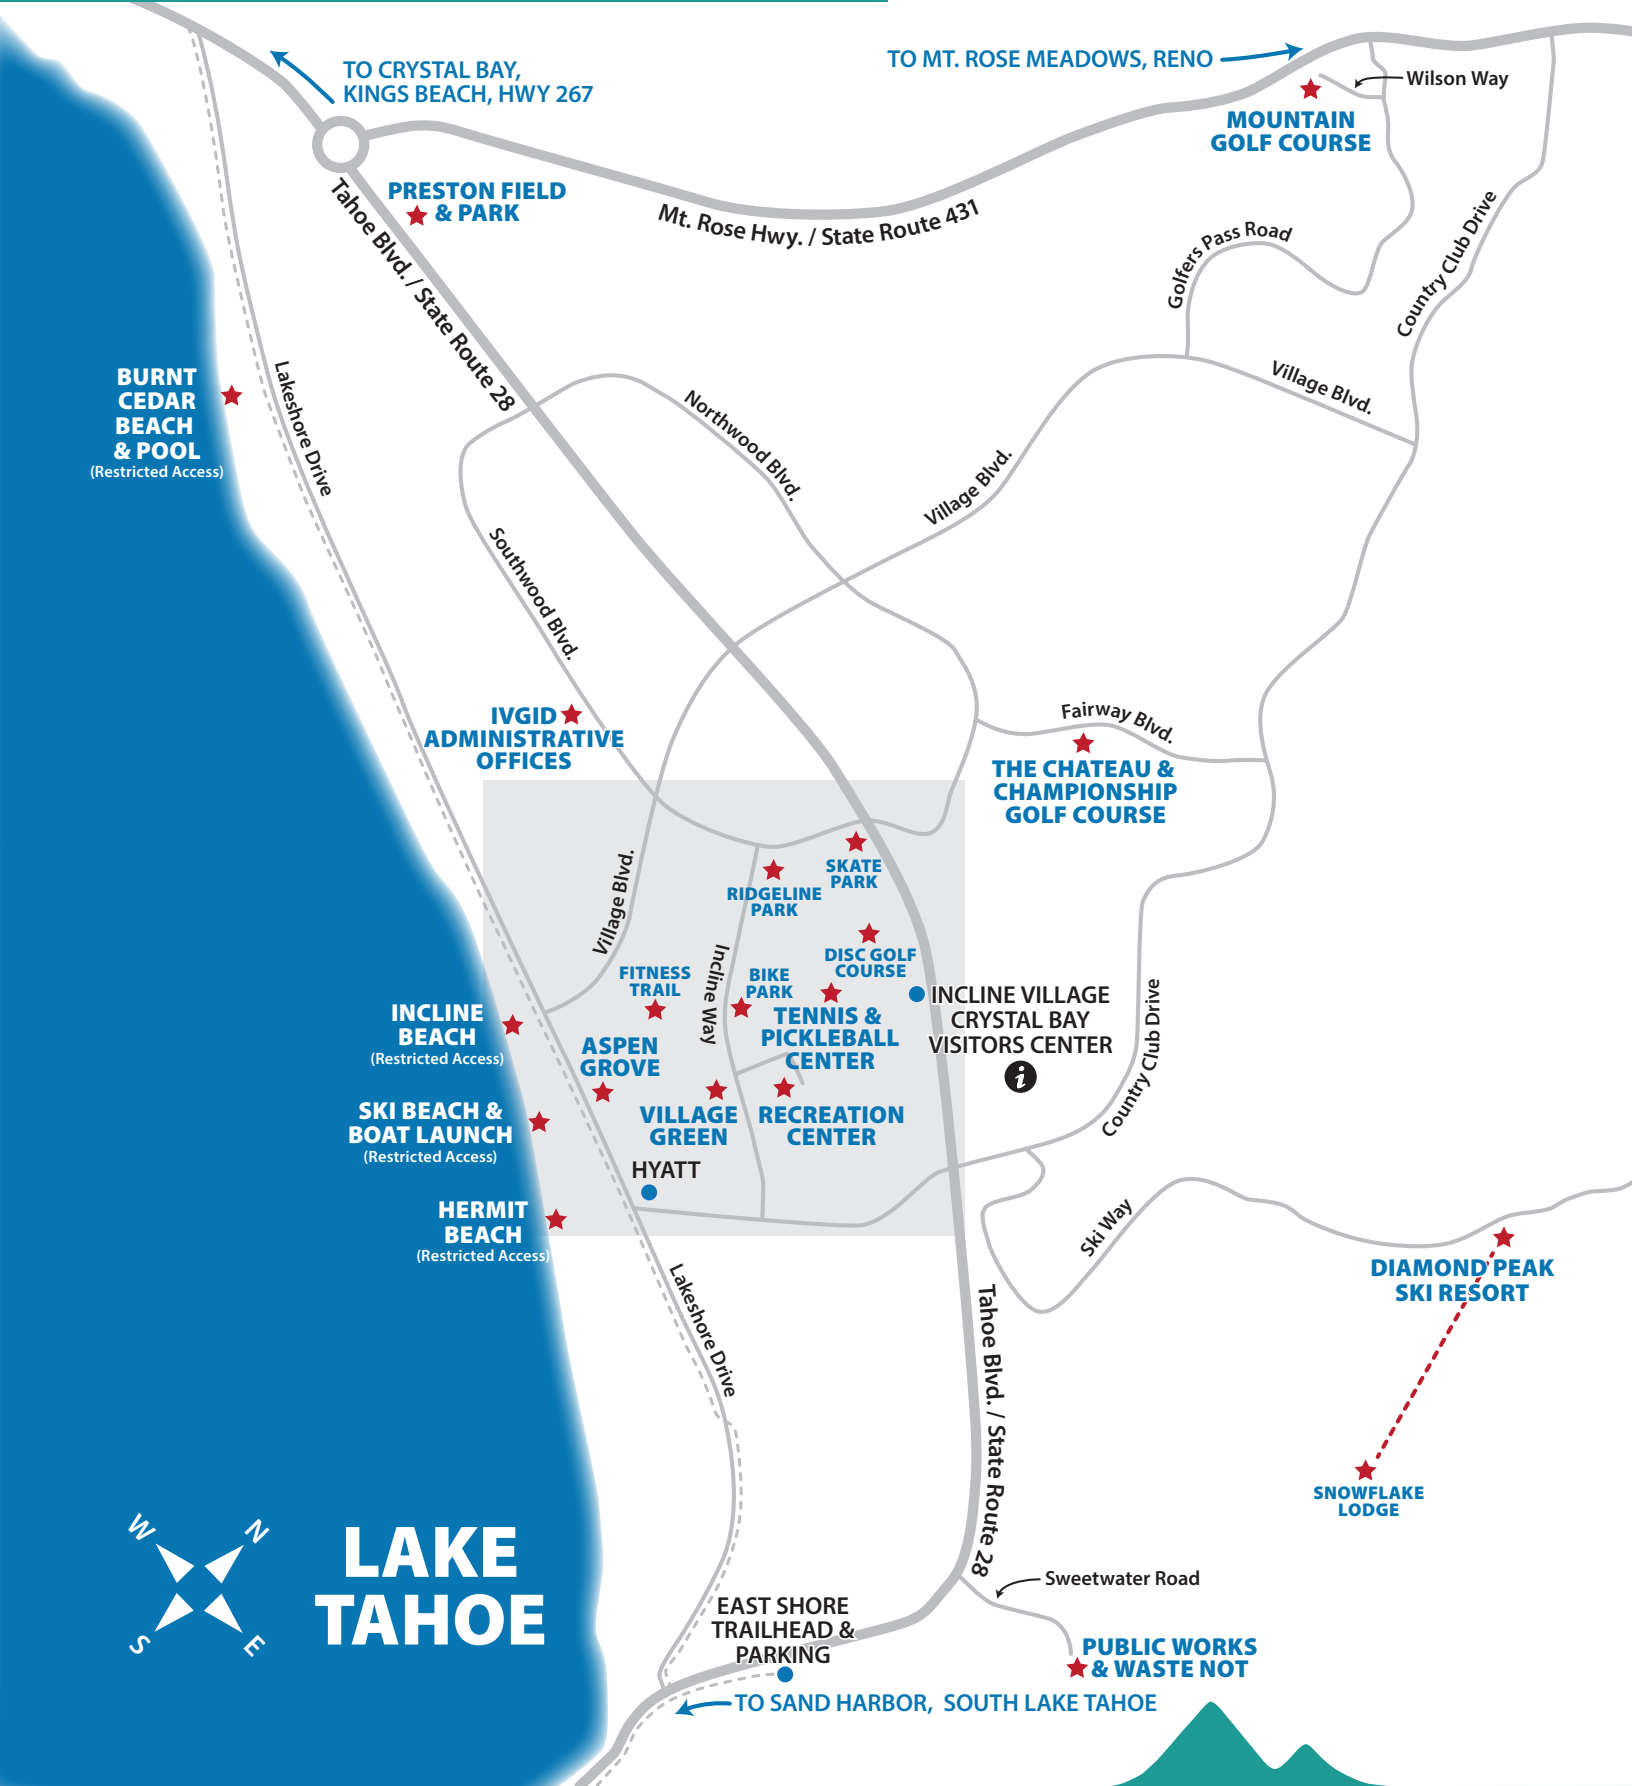

# INCLINE VILLAGE MAP - IVGID FACILITY OVERVIEW

Access to IVGID Beaches (Ski Beach, Incline Beach, Hermit Beach and Burnt Cedar) is restricted to IVGID Picture Pass holders, their guests, and Recreation Punch Card holders with beach access.

# INCLINE VILLAGE MAP - HEART OF INCLINE

### KEY

- Paved Trail
- - - Unpaved Trail
- Beach (restricted access)
- Field/Court
- Building
- Parking Lot
- Creek
- ★ Disc Golf (start of course)
- Foot Bridge

## LAKE TAHOE

Access to IVGID Beaches (Ski Beach, Incline Beach, Hermit Beach and Burnt Cedar) is restricted to IVGID Picture Pass holders, their guests, and Recreation Punch Card holders with beach access.