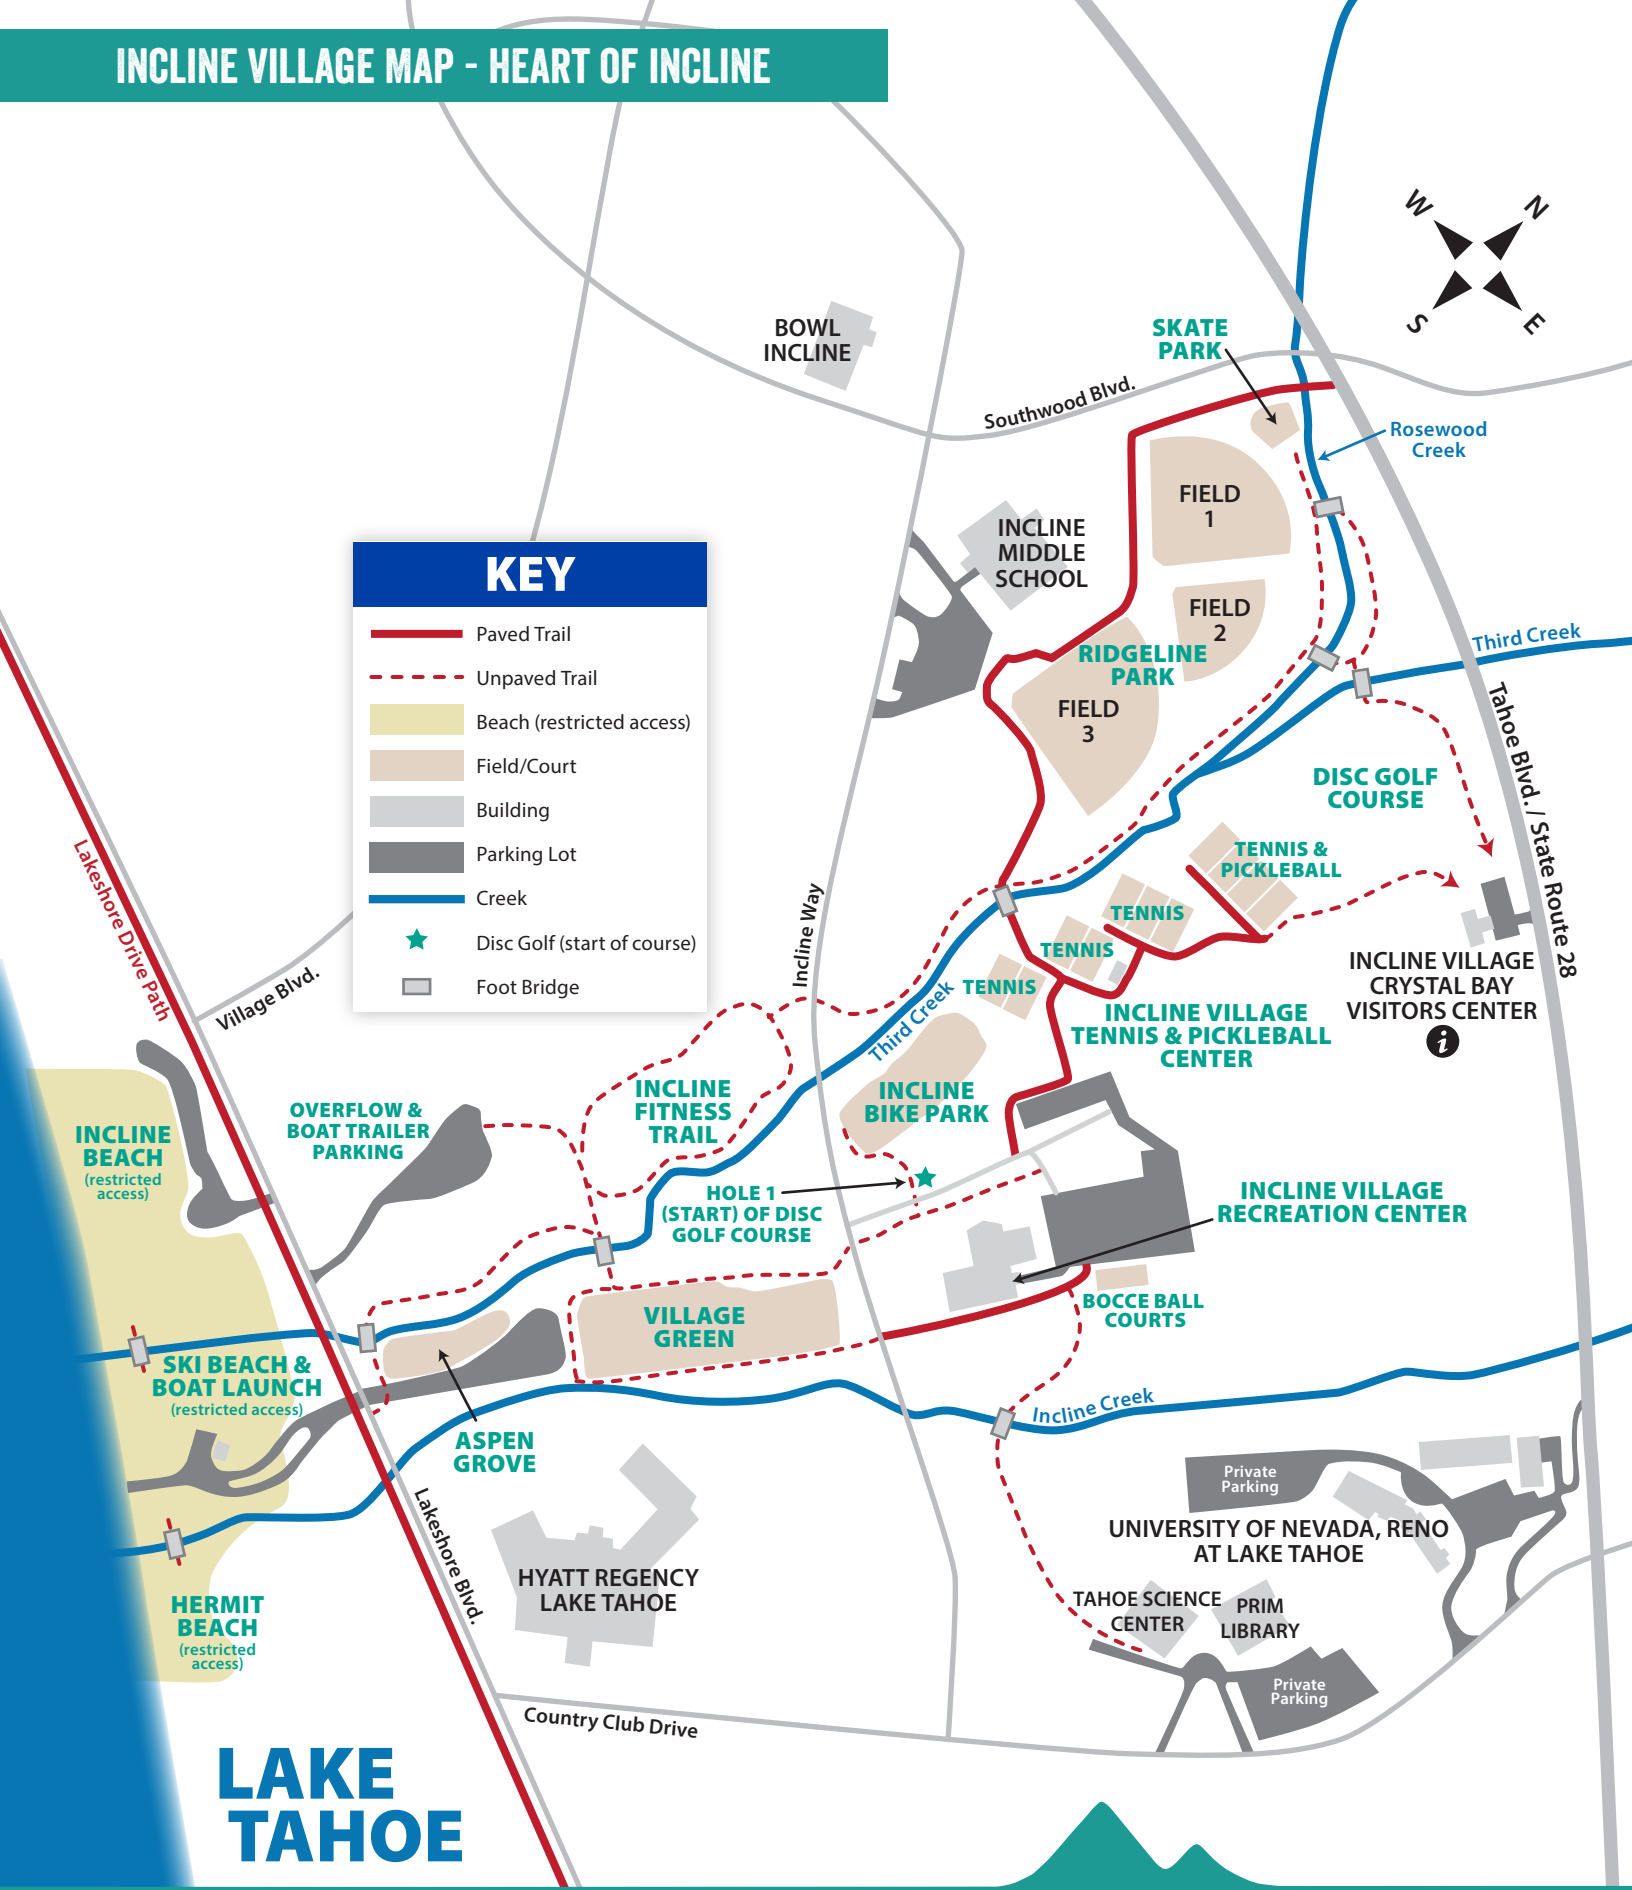

# INCLINE VILLAGE MAP - IVGID FACILITY OVERVIEW

Access to IVGID Beaches (Ski Beach, Incline Beach, Hermit Beach and Burnt Cedar) is restricted to IVGID Picture Pass holders, their guests, and Recreation Punch Card holders with beach access.

# INCLINE VILLAGE MAP - HEART OF INCLINE

### KEY

- Paved Trail
- - - Unpaved Trail
- Beach (restricted access)
- Field/Court
- Building
- Parking Lot
- Creek
- ★ Disc Golf (start of course)
- Foot Bridge

## LAKE TAHOE

Access to IVGID Beaches (Ski Beach, Incline Beach, Hermit Beach and Burnt Cedar) is restricted to IVGID Picture Pass holders, their guests, and Recreation Punch Card holders with beach access.