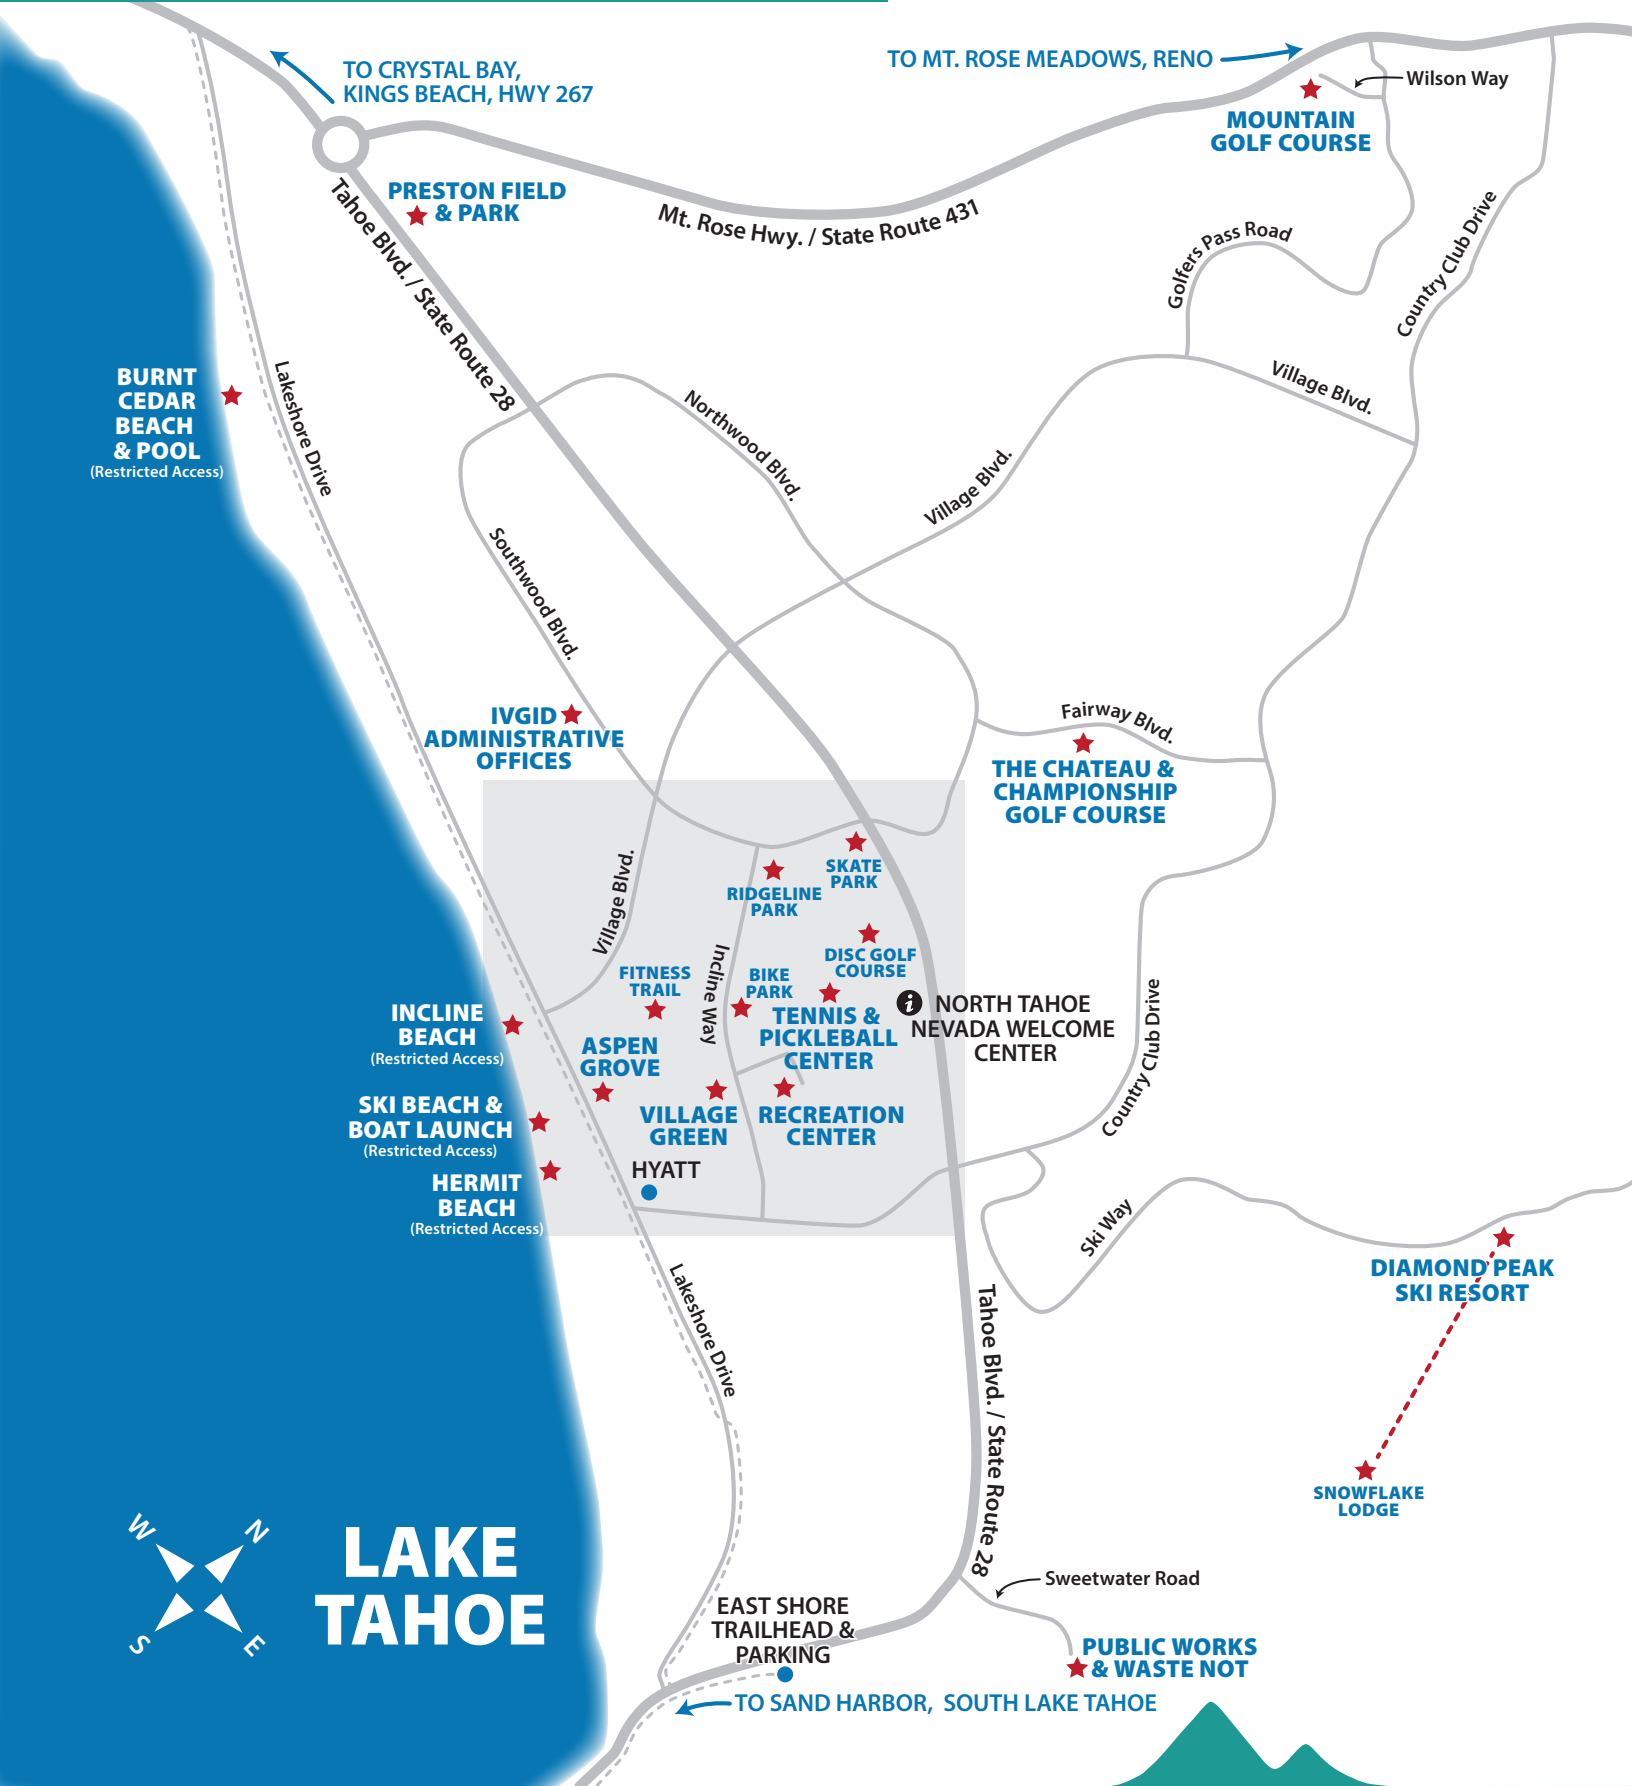

INCLINE VILLAGE MAP - IVGID FACILITY OVERVIEW

**LAKE
TAHOE**

Access to IVGID Beaches (Ski Beach, Incline Beach, Hermit Beach and Burnt Cedar) is restricted to IVGID Recreation Pass holders, their guests, and Recreation Punch Card holders with beach access.

LEARN MORE ABOUT IVGID PASSES AT INCLINERECREATION.COM

INCLINE VILLAGE MAP - HEART OF INCLINE

KEY

- Paved Trail
- - - Unpaved Trail
- Beach (restricted access)
- Field/Court
- Building
- Parking Lot
- Creek
- ★ Disc Golf (start of course)
- Foot Bridge

LAKE TAHOE

Access to IVGID Beaches (Ski Beach, Incline Beach, Hermit Beach and Burnt Cedar) is restricted to IVGID Recreation Pass holders, their guests, and Recreation Punch Card holders with beach access.

LEARN MORE ABOUT IVGID PASSES AT INCLINERECREATION.COM