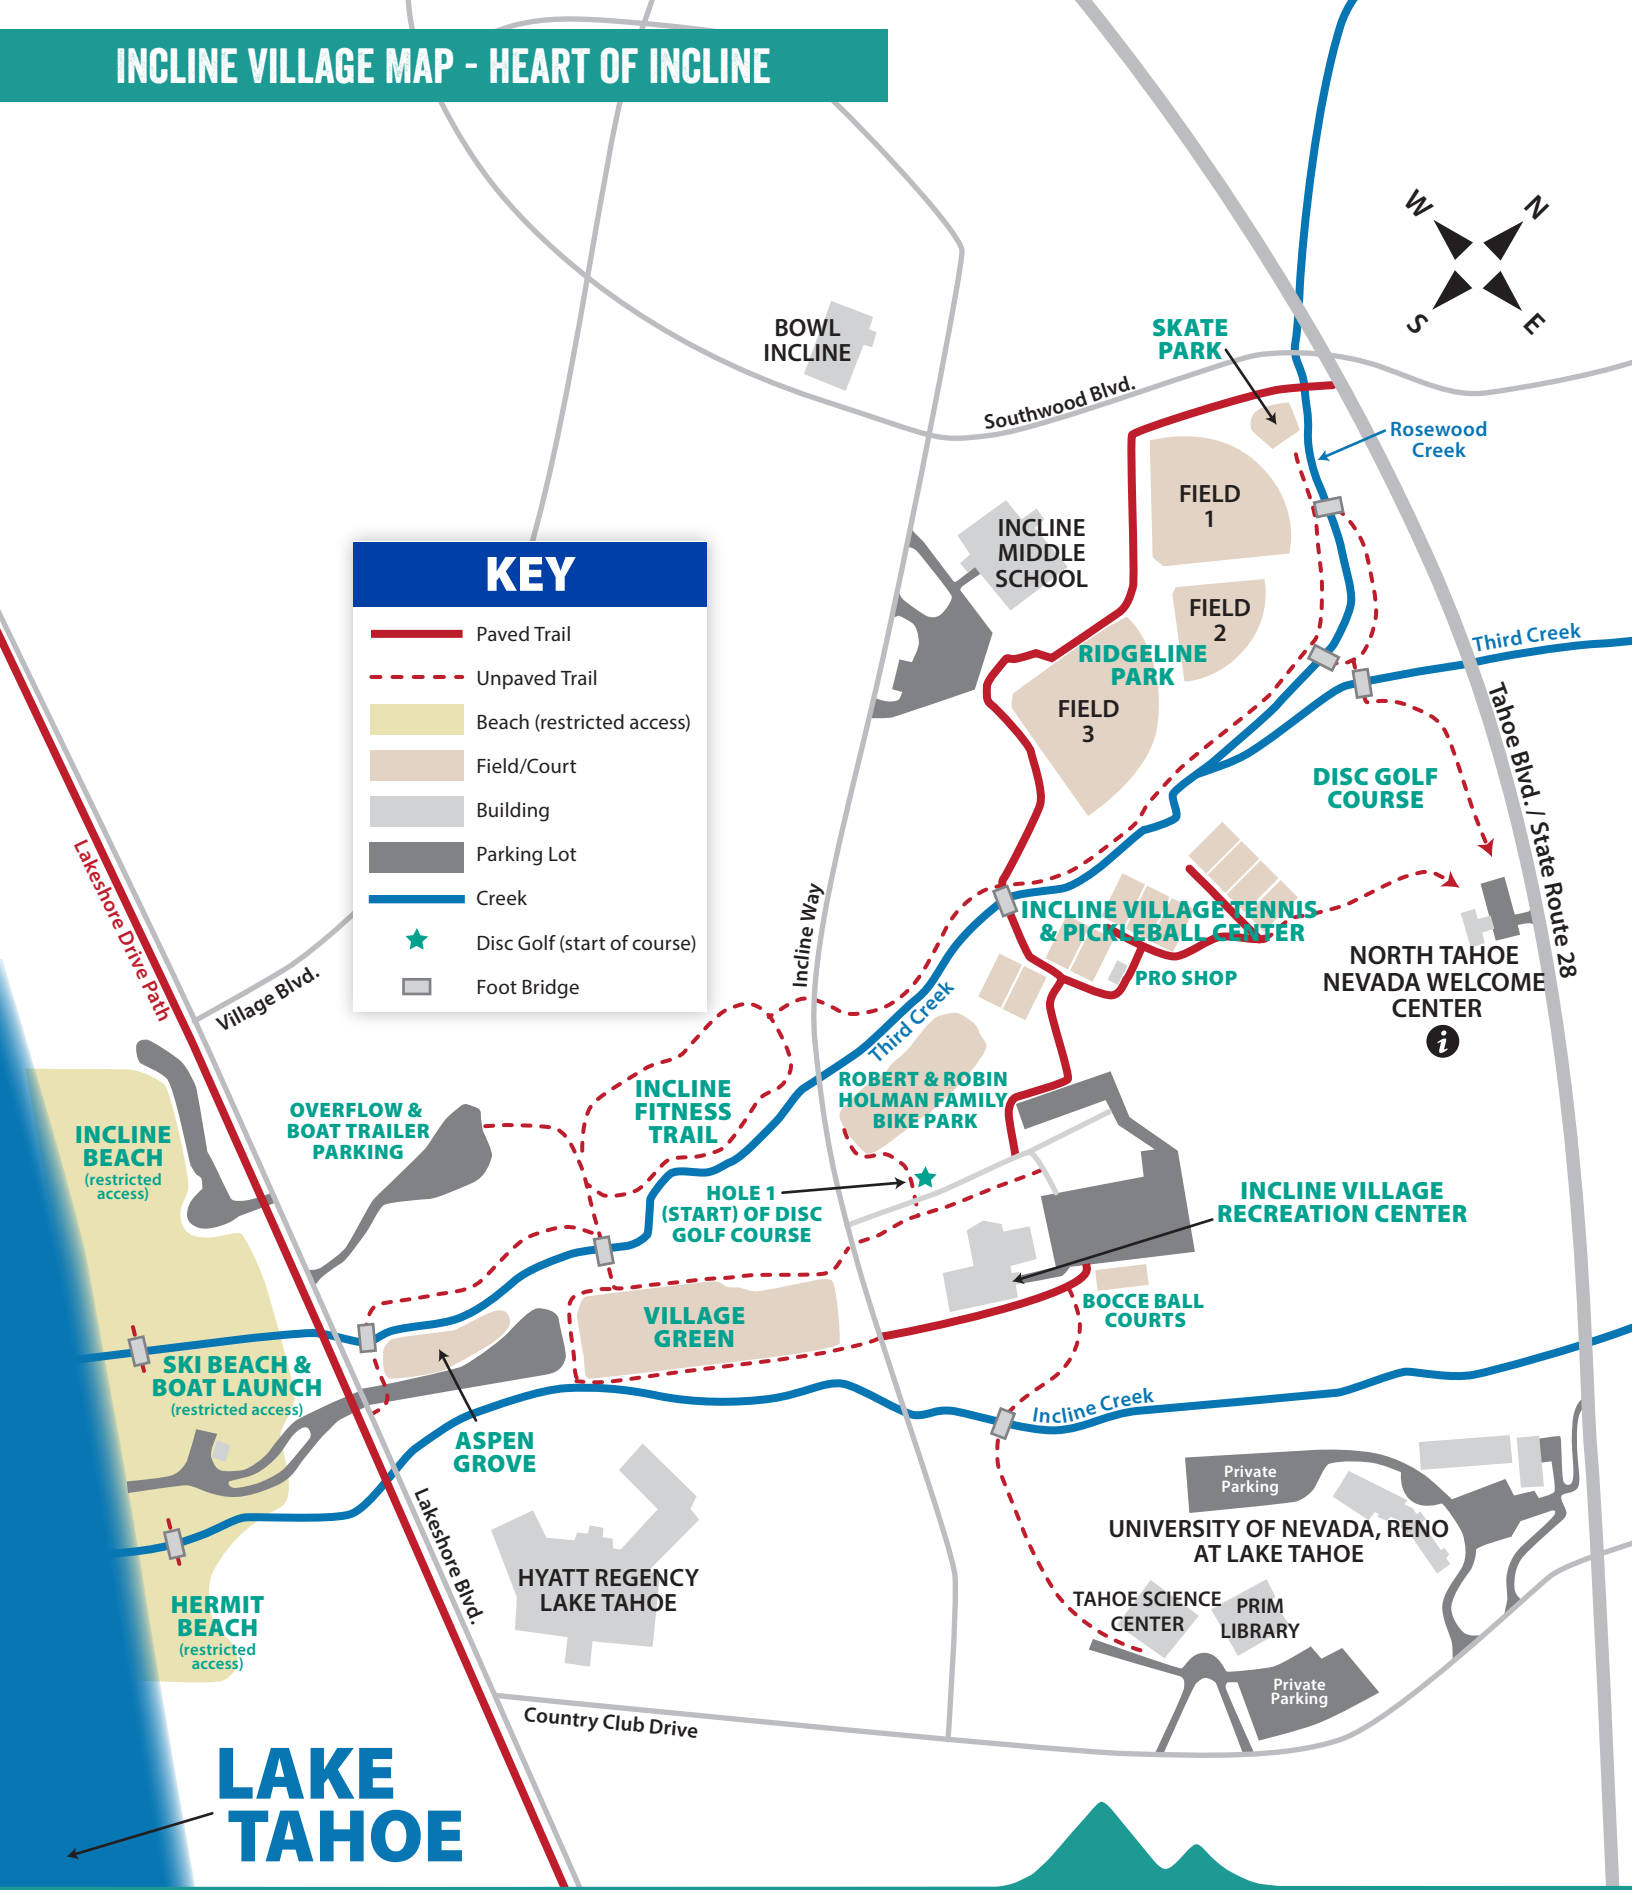

INCLINE VILLAGE MAP - IVGID FACILITY OVERVIEW

**LAKE
TAHOE**

Access to IVGID Beaches (Ski Beach, Incline Beach, Hermit Beach and Burnt Cedar) is restricted to IVGID Recreation Pass holders, their guests, and Recreation Punch Card holders with beach access.

LEARN MORE ABOUT IVGID PASSES AT INCLINERECREATION.COM

INCLINE VILLAGE MAP - HEART OF INCLINE

KEY

- Paved Trail
- - - Unpaved Trail
- Beach (restricted access)
- Field/Court
- Building
- Parking Lot
- Creek
- ★ Disc Golf (start of course)
- Foot Bridge

LAKE TAHOE

Access to IVGID Beaches (Ski Beach, Incline Beach, Hermit Beach and Burnt Cedar) is restricted to IVGID Recreation Pass holders, their guests, and Recreation Punch Card holders with beach access.

LEARN MORE ABOUT IVGID PASSES AT INCLINERECREATION.COM