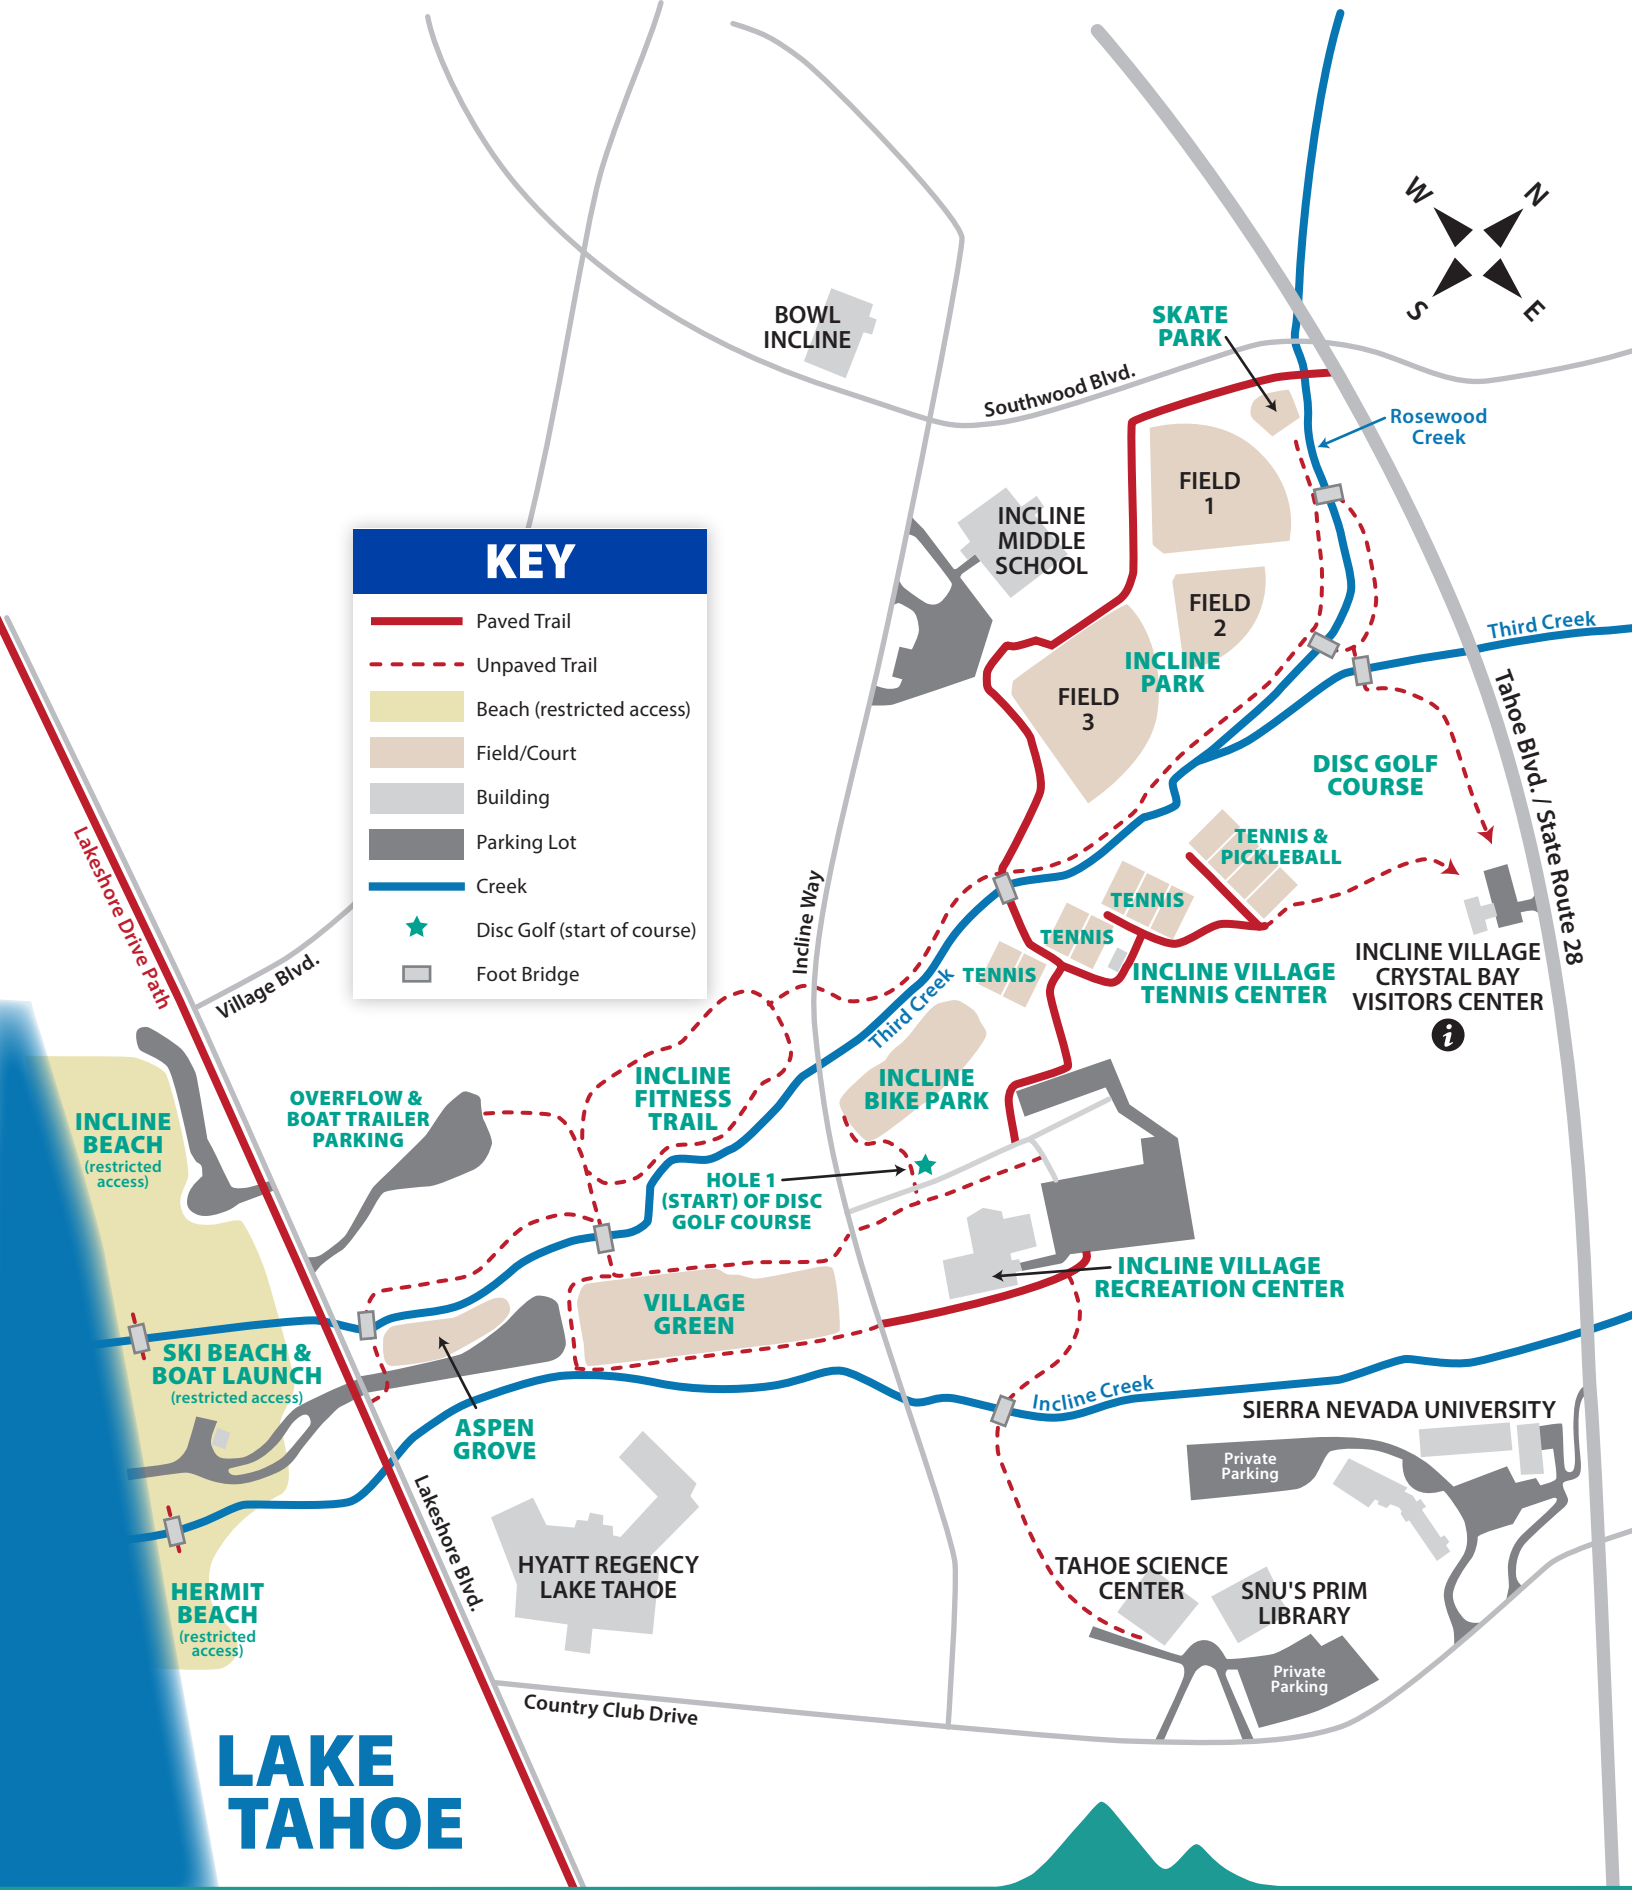

# LAKE TAHOE

Access to IVGID Beaches (Ski Beach, Incline Beach, Hermit Beach and Burnt Cedar) is restricted to IVGID pass holders with beach access.

LEARN MORE ABOUT IVGID PASSES AT [INCLINERECREATION.COM](http://INCLINERECREATION.COM)

Access to IVGID Beaches (Ski Beach, Incline Beach, Hermit Beach and Burnt Cedar) is restricted to IVGID pass holders with beach access.

LEARN MORE ABOUT IVGID PASSES AT [INCLINERECREATION.COM](http://INCLINERECREATION.COM)